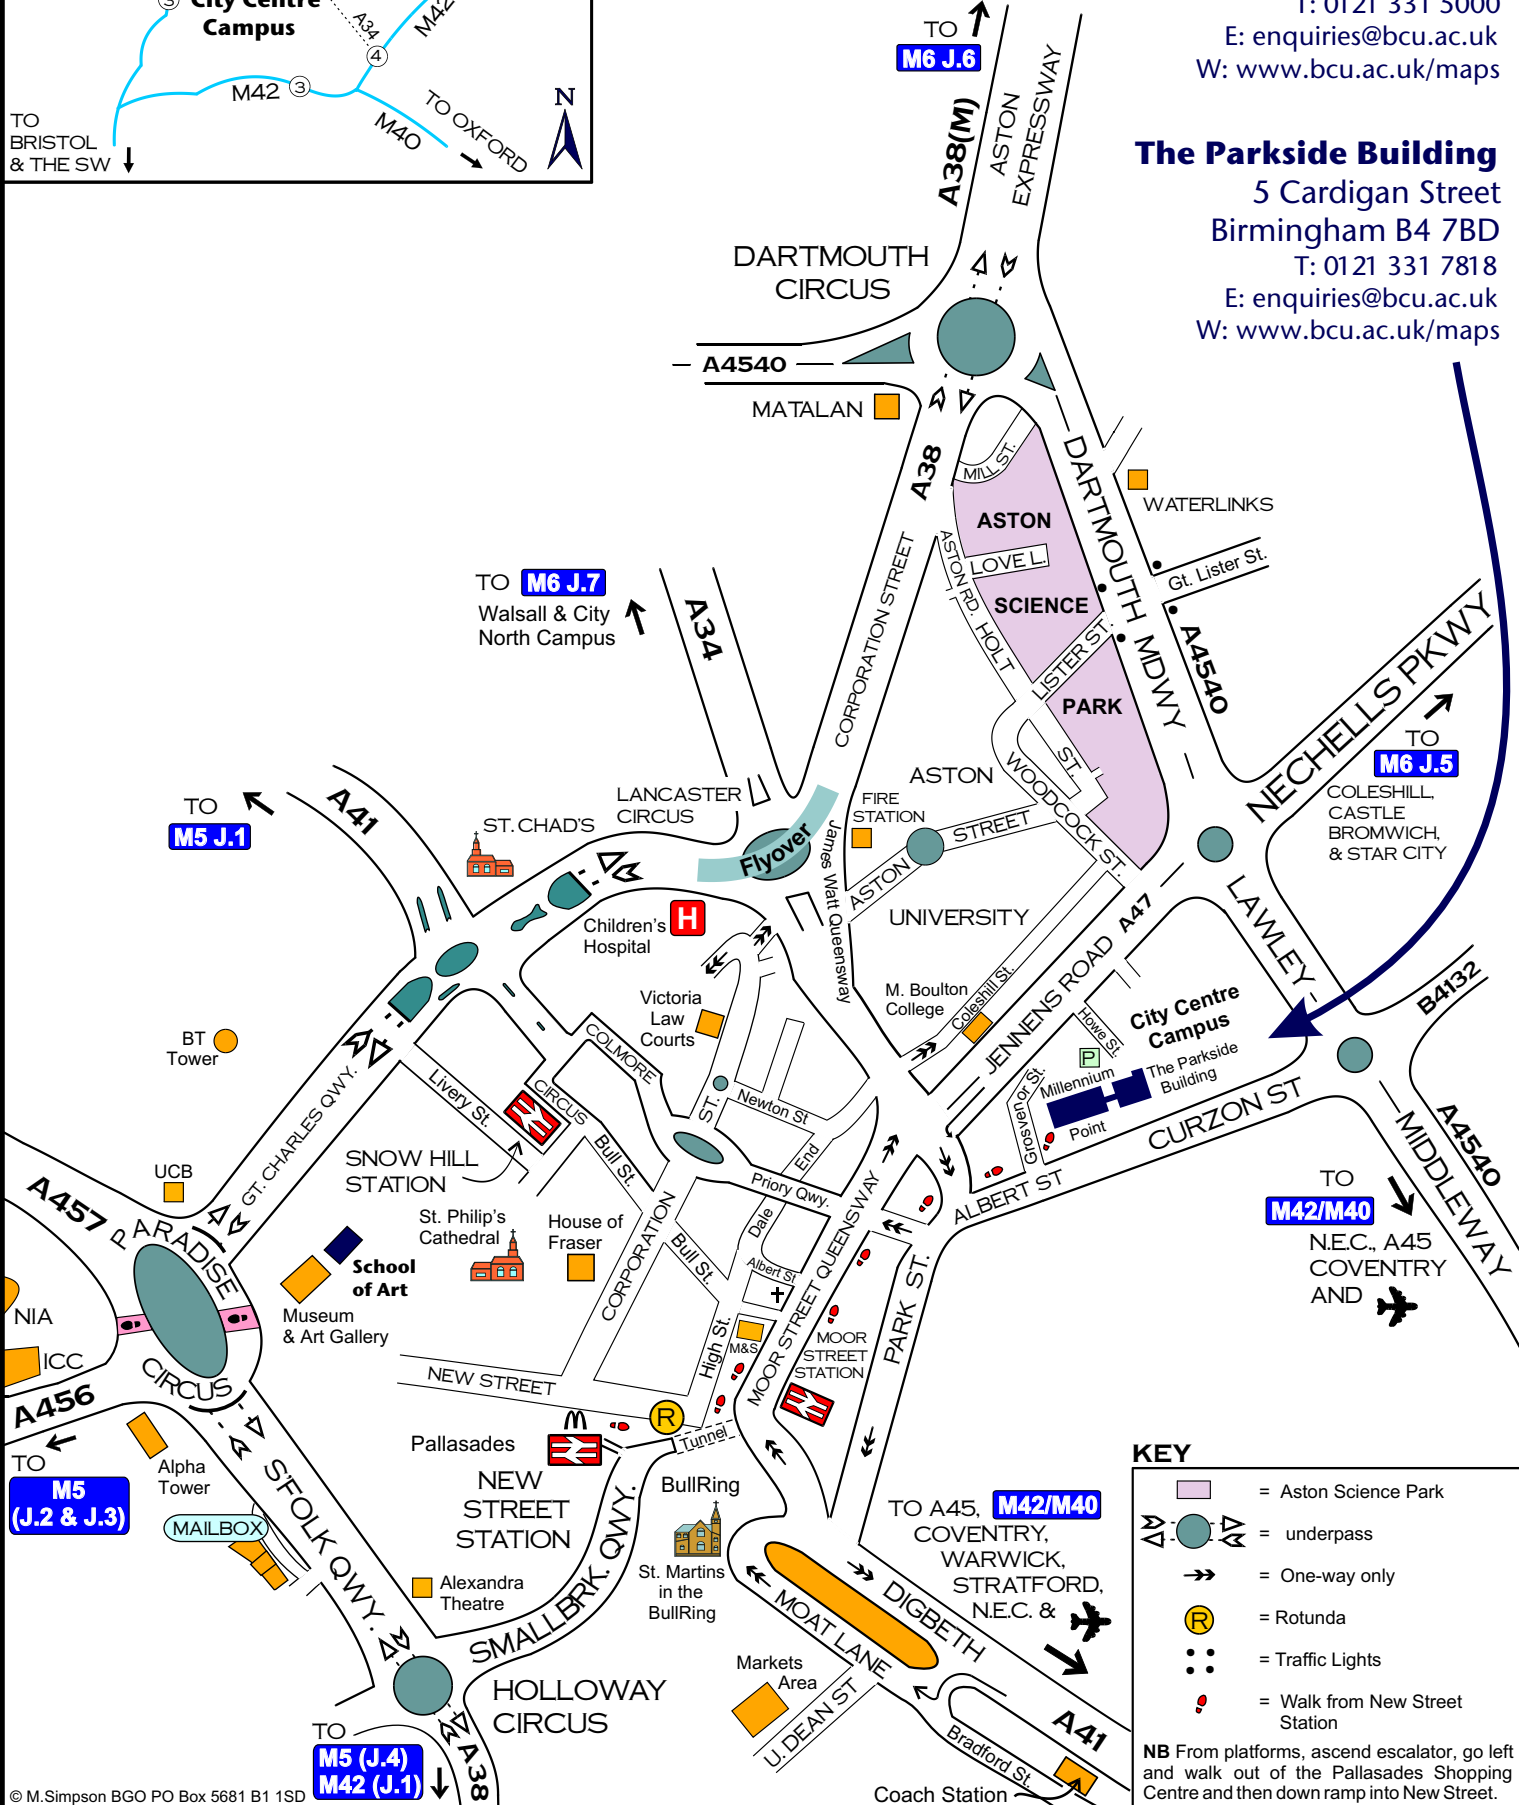

MOTORWAY MAP

City Centre Campus Map

Millennium Point
 Curzon Street
 Birmingham B4 7XG
 T: 0121 331 5000
 E: enquiries@bcu.ac.uk
 W: www.bcu.ac.uk/maps

The Parkside Building
 5 Cardigan Street
 Birmingham B4 7BD
 T: 0121 331 7818
 E: enquiries@bcu.ac.uk
 W: www.bcu.ac.uk/maps

KEY

- = Aston Science Park
- = underpass
- = One-way only
- = Rotunda
- = Traffic Lights
- = Walk from New Street Station

NB From platforms, ascend escalator, go left and walk out of the Pallasades Shopping Centre and then down ramp into New Street.