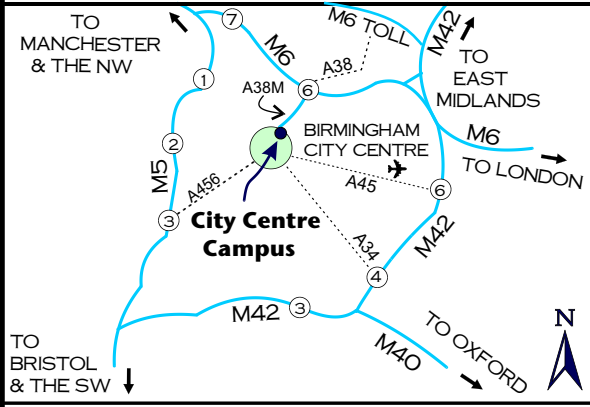

MOTORWAY MAP

City Centre Campus Map

Millennium Point
 Curzon Street
 Birmingham B4 7XG
 T: 0121 331 5000
 E: enquiries@bcu.ac.uk
 W: www.bcu.ac.uk/maps

The Parkside Building
 5 Cardigan Street
 Birmingham B4 7BD
 T: 0121 331 7818
 E: enquiries@bcu.ac.uk
 W: www.bcu.ac.uk/maps

KEY

- = Aston Science Park
- = underpass
- = One-way only
- = Rotunda
- = Traffic Lights
- = Walk from New Street Station

NB From platforms, ascend escalator, go left and walk out of the Pallasades Shopping Centre and then down ramp into New Street.