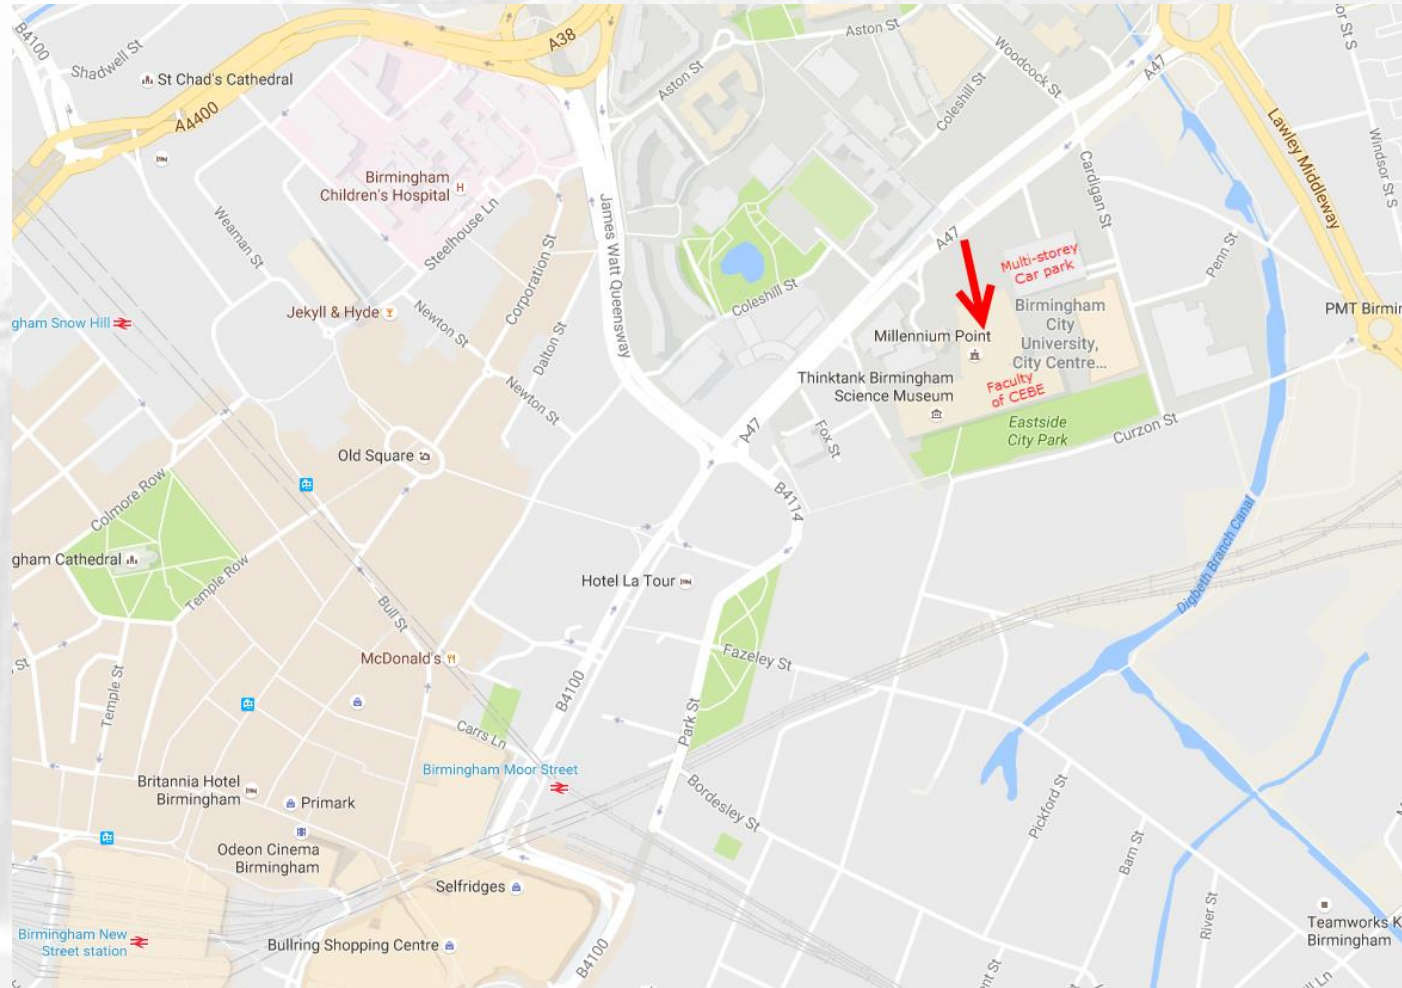

Cisco ASC and ITC at Birmingham City University

Location map:

email: catc@bcu.ac.uk
web: www.catcemea.org.uk
tel: 0121 331 5435

Birmingham City University
Millennium Point
Curzon Street
Birmingham
B4 7XG